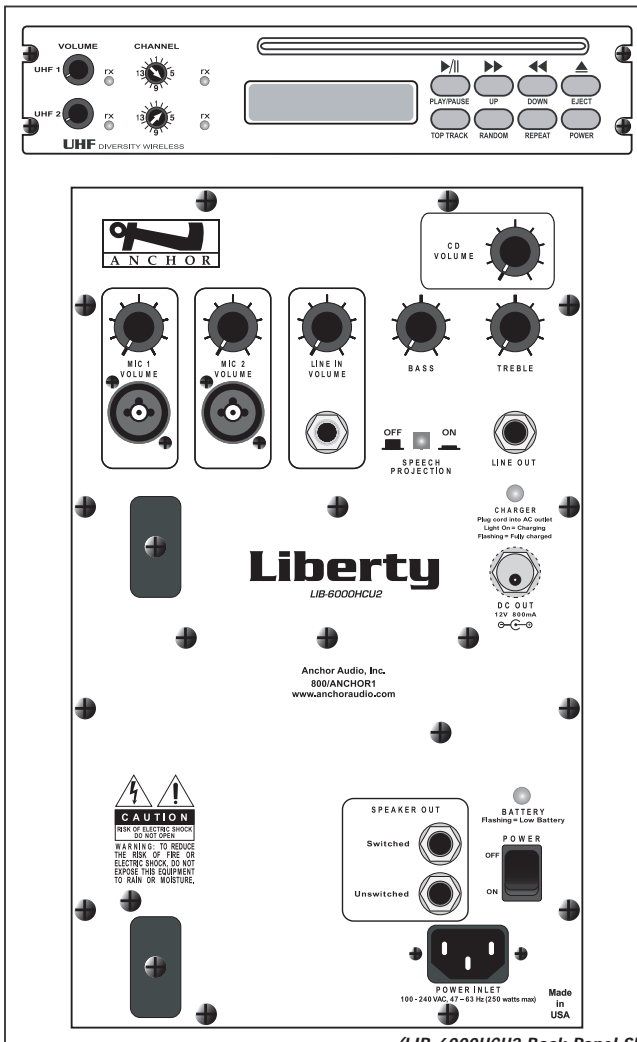

LIBERTY

DUAL-FUNCTION SOUND SYSTEM

MADE IN THE USA!

Reach crowds of 2,000+

117 dB of clear sound

Features heavy-duty,
lead-acid batteries
& built-in charger

Two universal mic input jacks

Speech projection mode
provides crystal-clear
voice projection

Clear and powerful sound,
thanks to an 8-inch weather
resistant woofer and
constant-directivity titanium
dome compression driver in
tuned enclosure

(LIB-6000HCU2 Back Panel Shown)

6-YEAR WARRANTY!

Now featuring 16 channel
UHF diversity wireless by
Anchor Audio

True AC/DC

110/220 power supply

Runs 10+ hours on a charge

New improved CD player
w/ rugged mechanism, blue
back-lit display &
bar graph level display

Up to 2 wireless receivers
with built-in CD player

Tough UV treated
fade resistant case